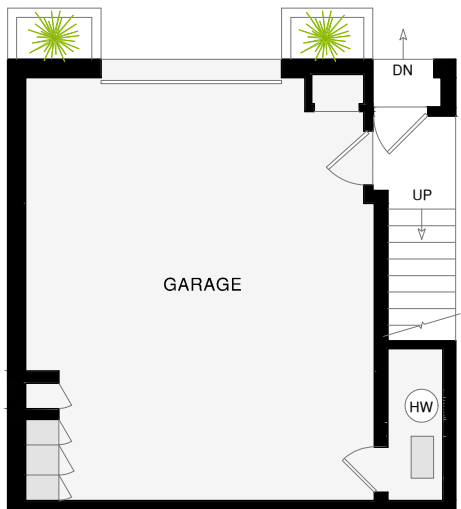

FIRST FLOOR

SECOND FLOOR

THIRD FLOOR

GARAGE

GUEST COTTAGE

**ROOF DECK ABOVE
3RD FLOOR**

4443 19th STREET
SAN FRANCISCO, CA