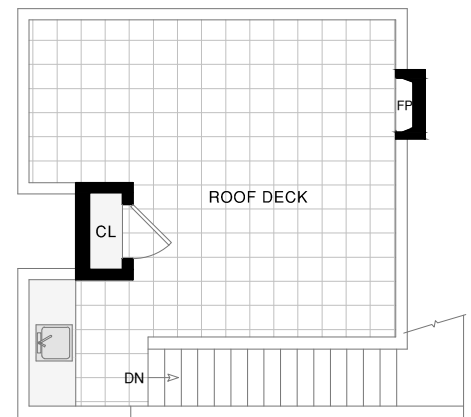

FIRST FLOOR

SECOND FLOOR

THIRD FLOOR

GARAGE

GUEST COTTAGE

**ROOF DECK ABOVE
3RD FLOOR**

4443 19th STREET
SAN FRANCISCO, CA