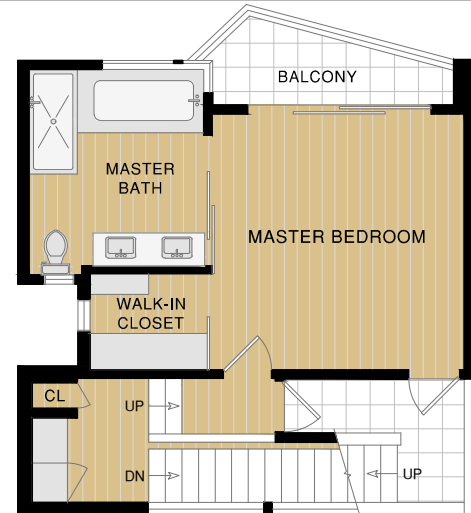

FIRST FLOOR

SECOND FLOOR

THIRD FLOOR

GARAGE

GUEST COTTAGE

**ROOF DECK ABOVE
3RD FLOOR**

4443 19th STREET
SAN FRANCISCO, CA